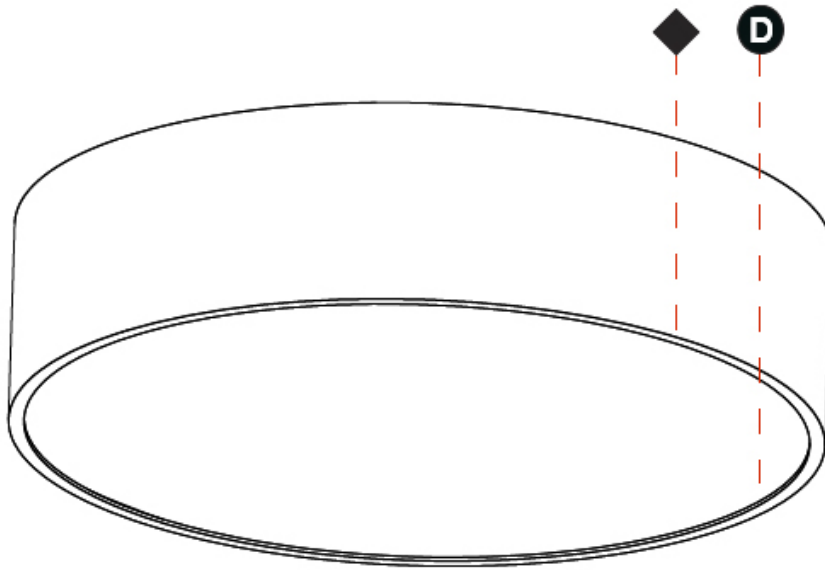

SIGN SURFACE

A3C020-

PROJECT _____

TYPE _____

SPECIFIER _____

QUANTITY _____

DATE _____