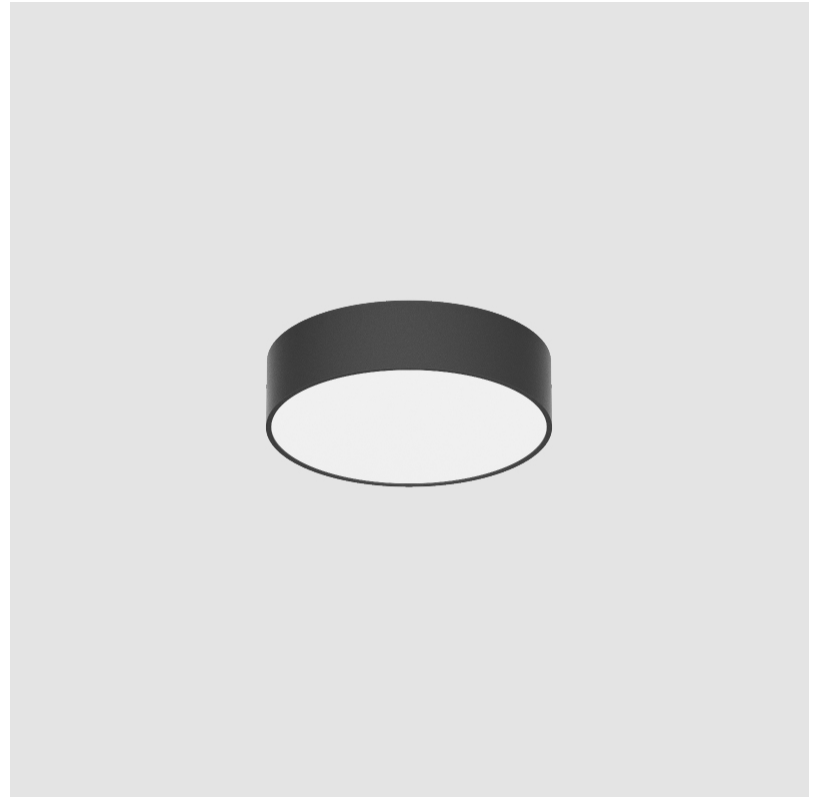

1. To build a product code in our configurator select the specify button on the base model # product page
2. To build a manual product code on this datasheet choose from the options listed below in blue font and add the suffix to the base model #

GENERAL

Series: Sign
Brand: Prolicht
Division: Architectural
Mounting Type: Surface
Mounting Location: Ceiling
Subcategory: Ambient

PHYSICAL

Shape: Round
Diameter (mm): 470
Diameter (in): 18 1/2
Height (mm): 120
Height (in): 4 3/4
Light Distribution: Direct
Weight (kg): 4.751
Weight (lbs): 10.474
Diffuser: PMMA - Opal or Micro-Prism
Fixture Finish: SSR / BKV / CWI / CRY / HAB / UFT / ITA / RUA / FTG / MYG / LOD / PUS / FRO / FUP / KIA / POP / BLS / SPG / MEY / GOH / GUM / CHC / COM / ABZ / JAG / OBR / MOS / ROR
Fixture Material: Extruded Aluminum / Steel

ELECTRICAL

Lamp Type: LED (Zhaga Standard)
Input Wattage (W): 35.2
Total Output Wattage (W): 30
Dimming: Tri-Mode (Non-Dimming and Phase Dimming (120Vac only) and 0-10V Dimming)
Driver Included: Yes
Driver Location: Integrated
Driver Type: Constant Current - Universal
Driver Class: Class 1
Input Voltage (V): 120 - 277
Constant Current (MA): 500

LED

Number of LEDs: 10
Color Temperature (°K): 2700 / 3000 / 3500 / 4000
Max. Delivered Lumen (lm): 3090 / 3332 / 3400
CRI: >80 CRI
Efficiency (%): 73
Lamp Life (hrs): 50000

OPTICAL

RATINGS AND CERTIFICATIONS

Certified By: Certified for North American Standards
IP rating: IP20